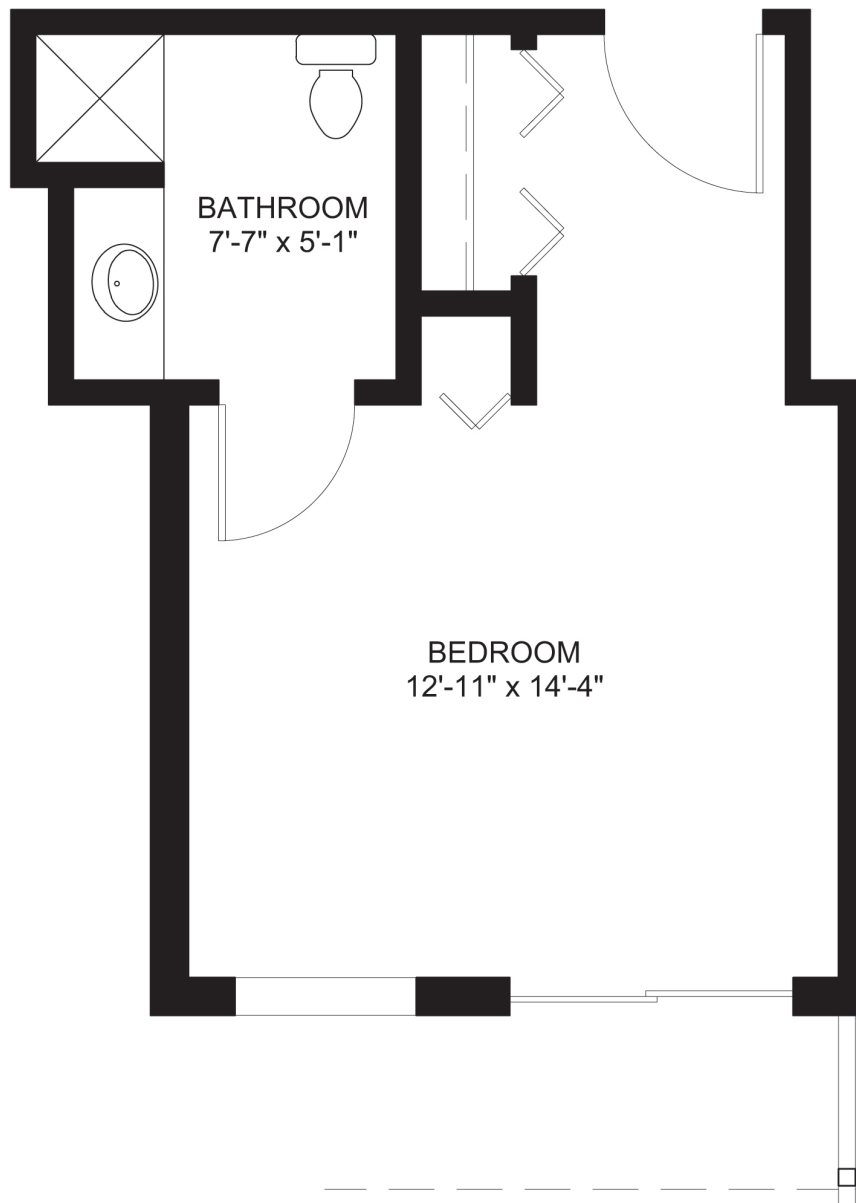

Assisted Living Private Room

180 Square Feet
1 Bedroom, 1 Bath