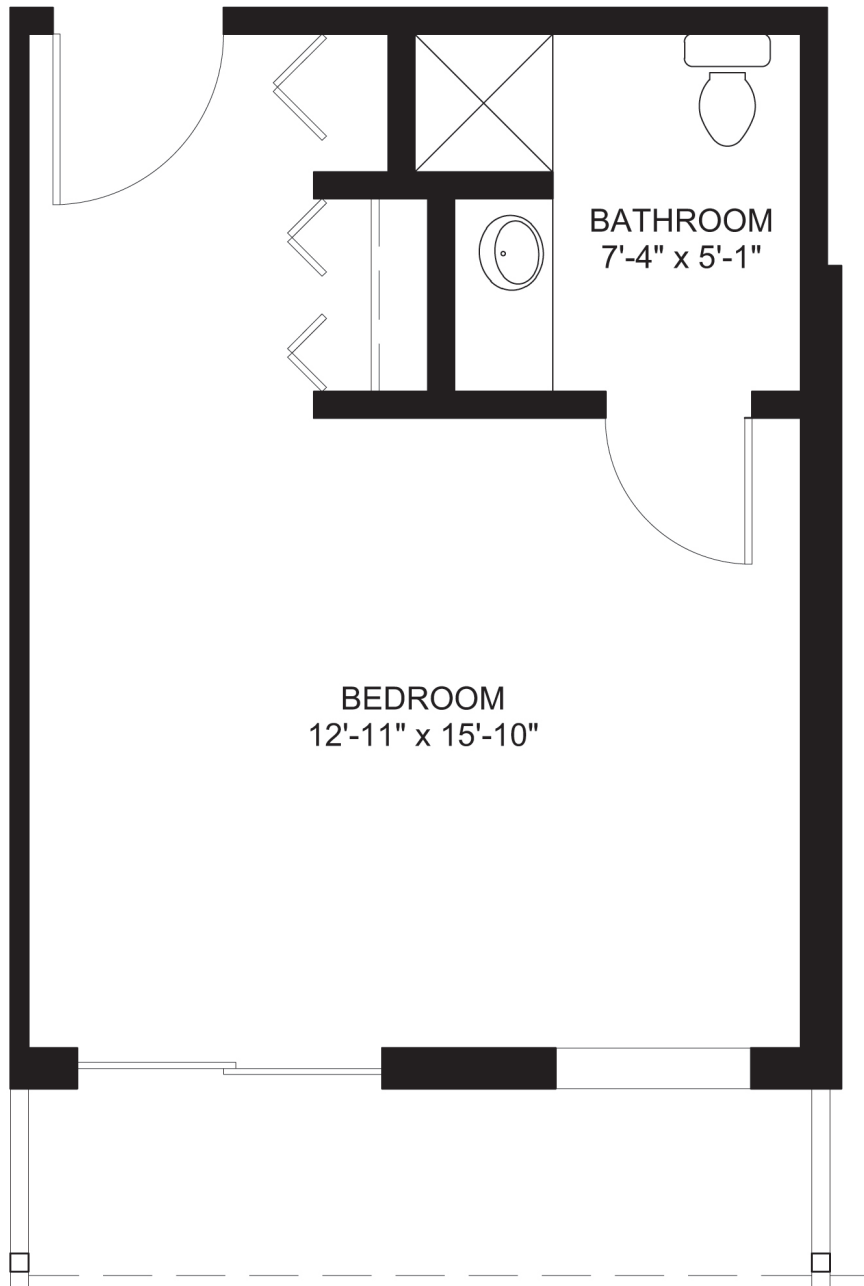

# Assisted Living Private Room

205 Square Feet  
1 Bedroom, 1 Bath