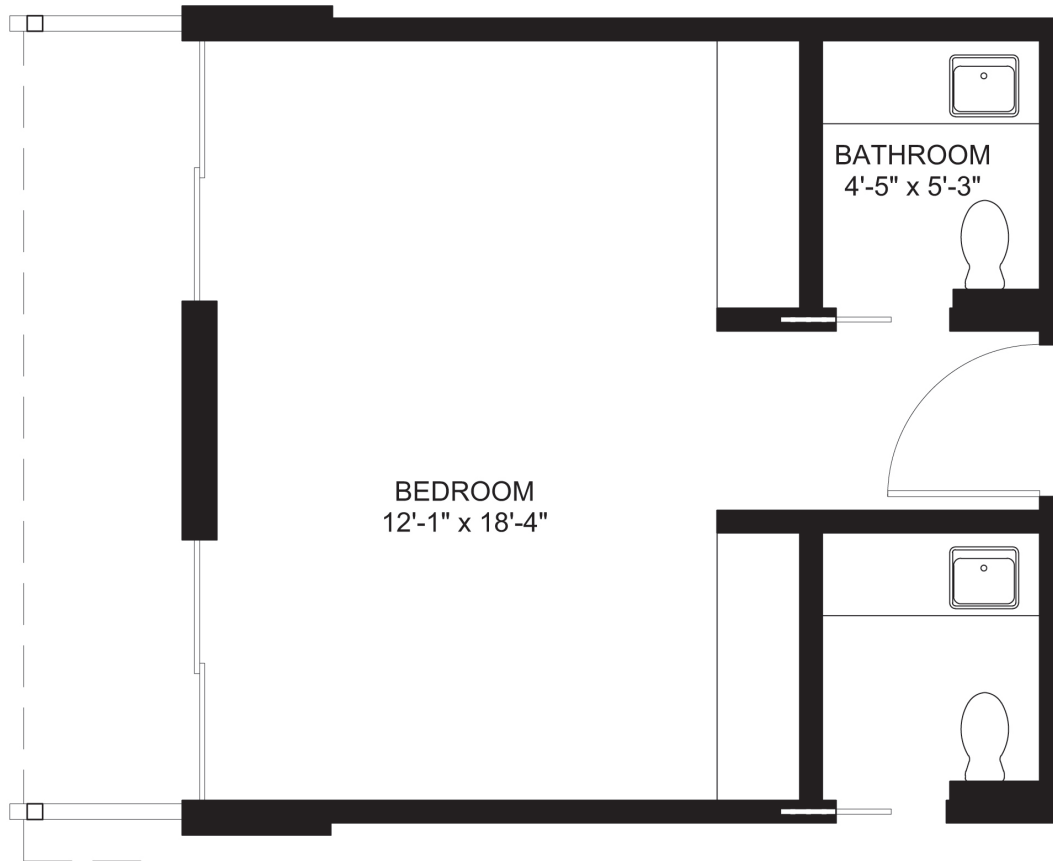

Assisted Living Semi-Private Room

220 Square Feet