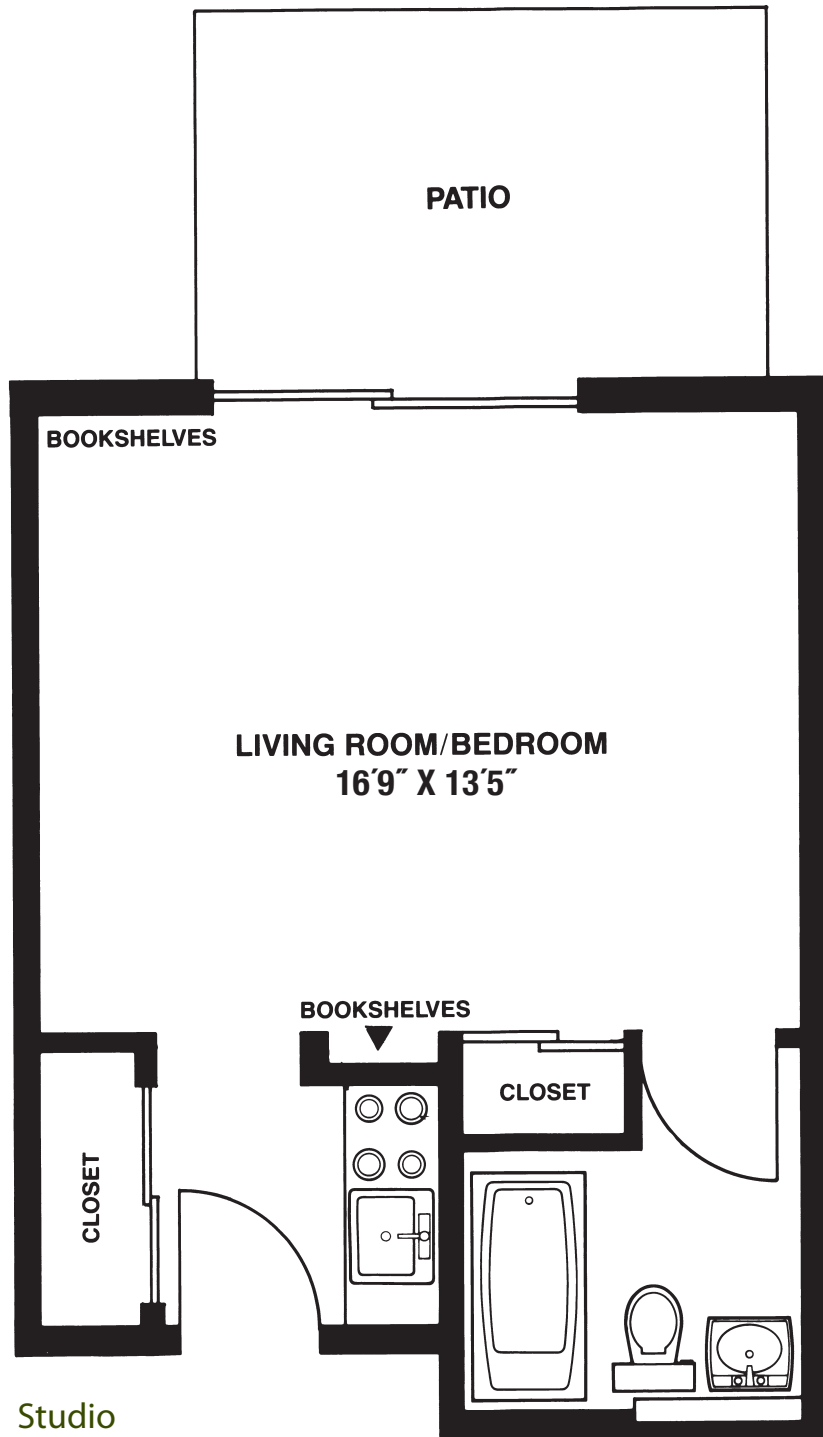

# The Cranbury

Studio  
350 Square Feet