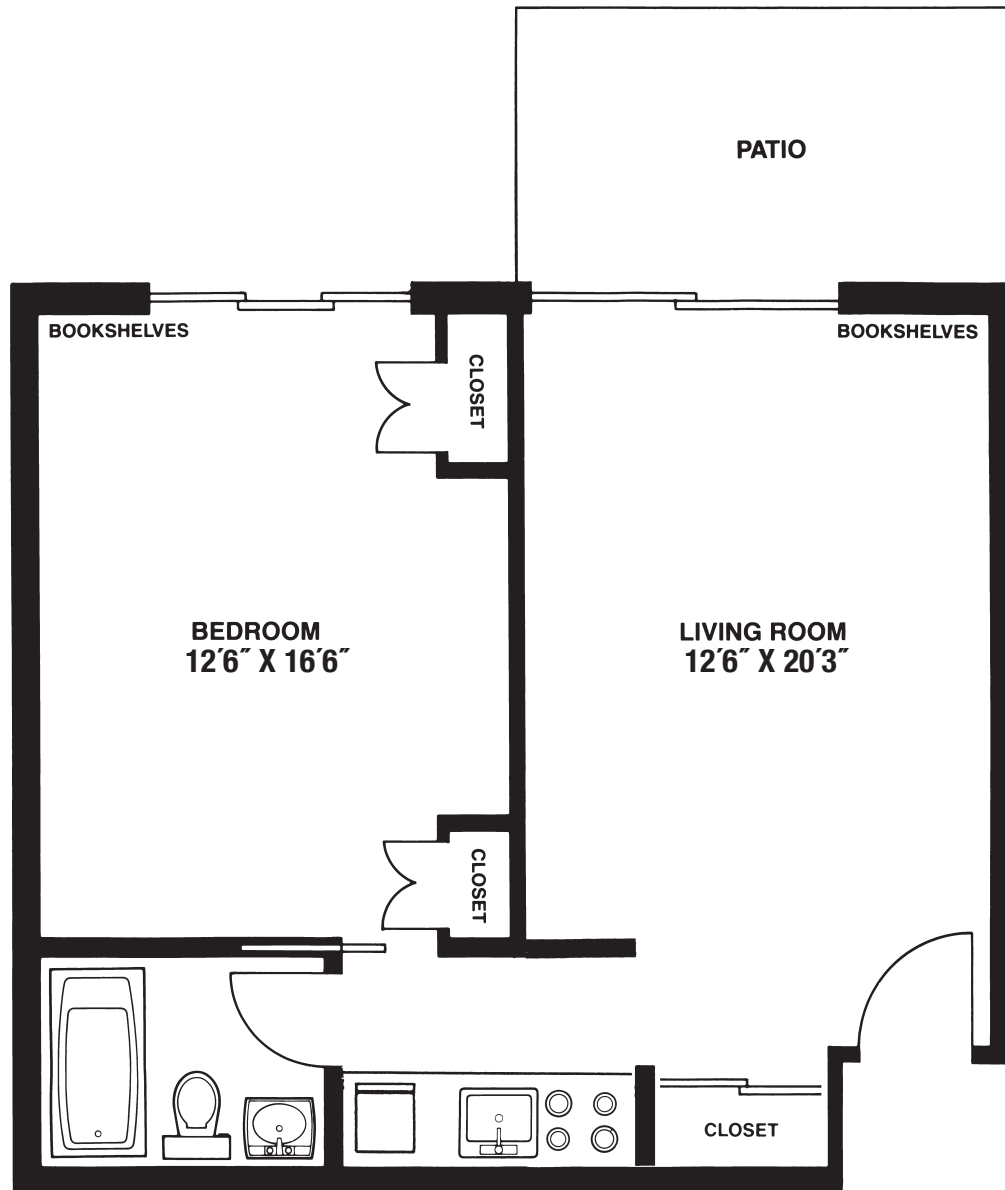

The Lawrence

1 Bedroom, 1 Bath
600 Square Feet