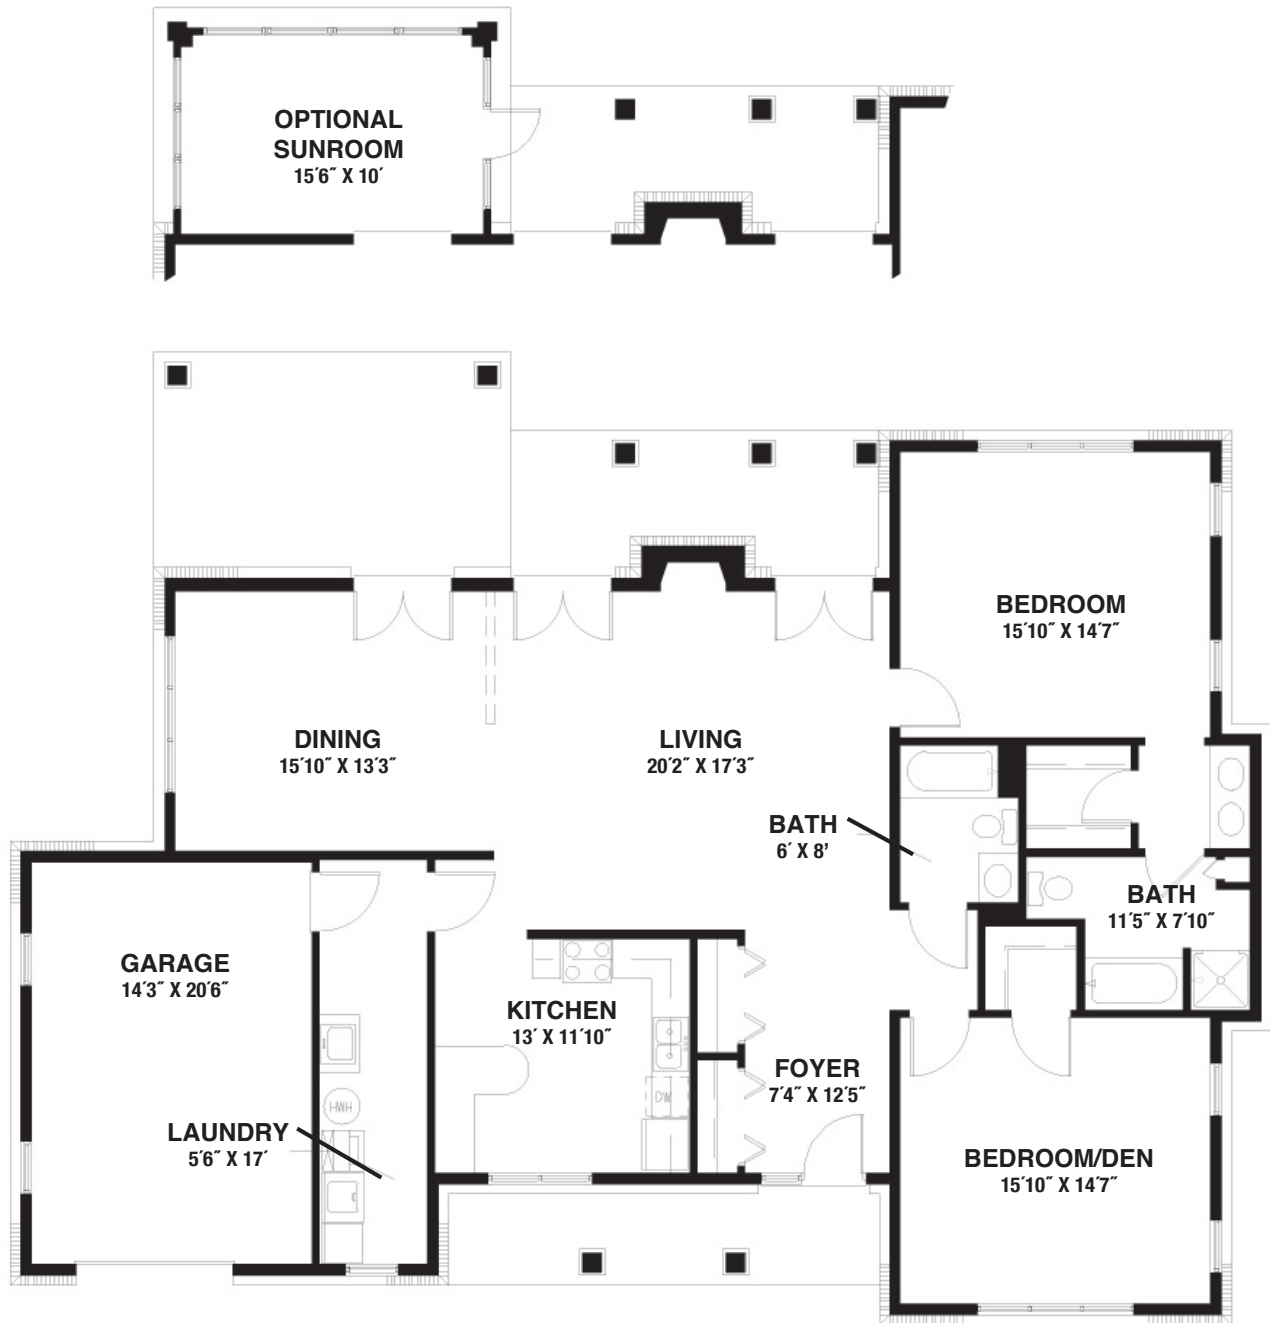

# The Maple 1: Cottage

2 Bedrooms, 2 Baths

1,934 Square Feet

*Sunroom adds 200 Square Feet*