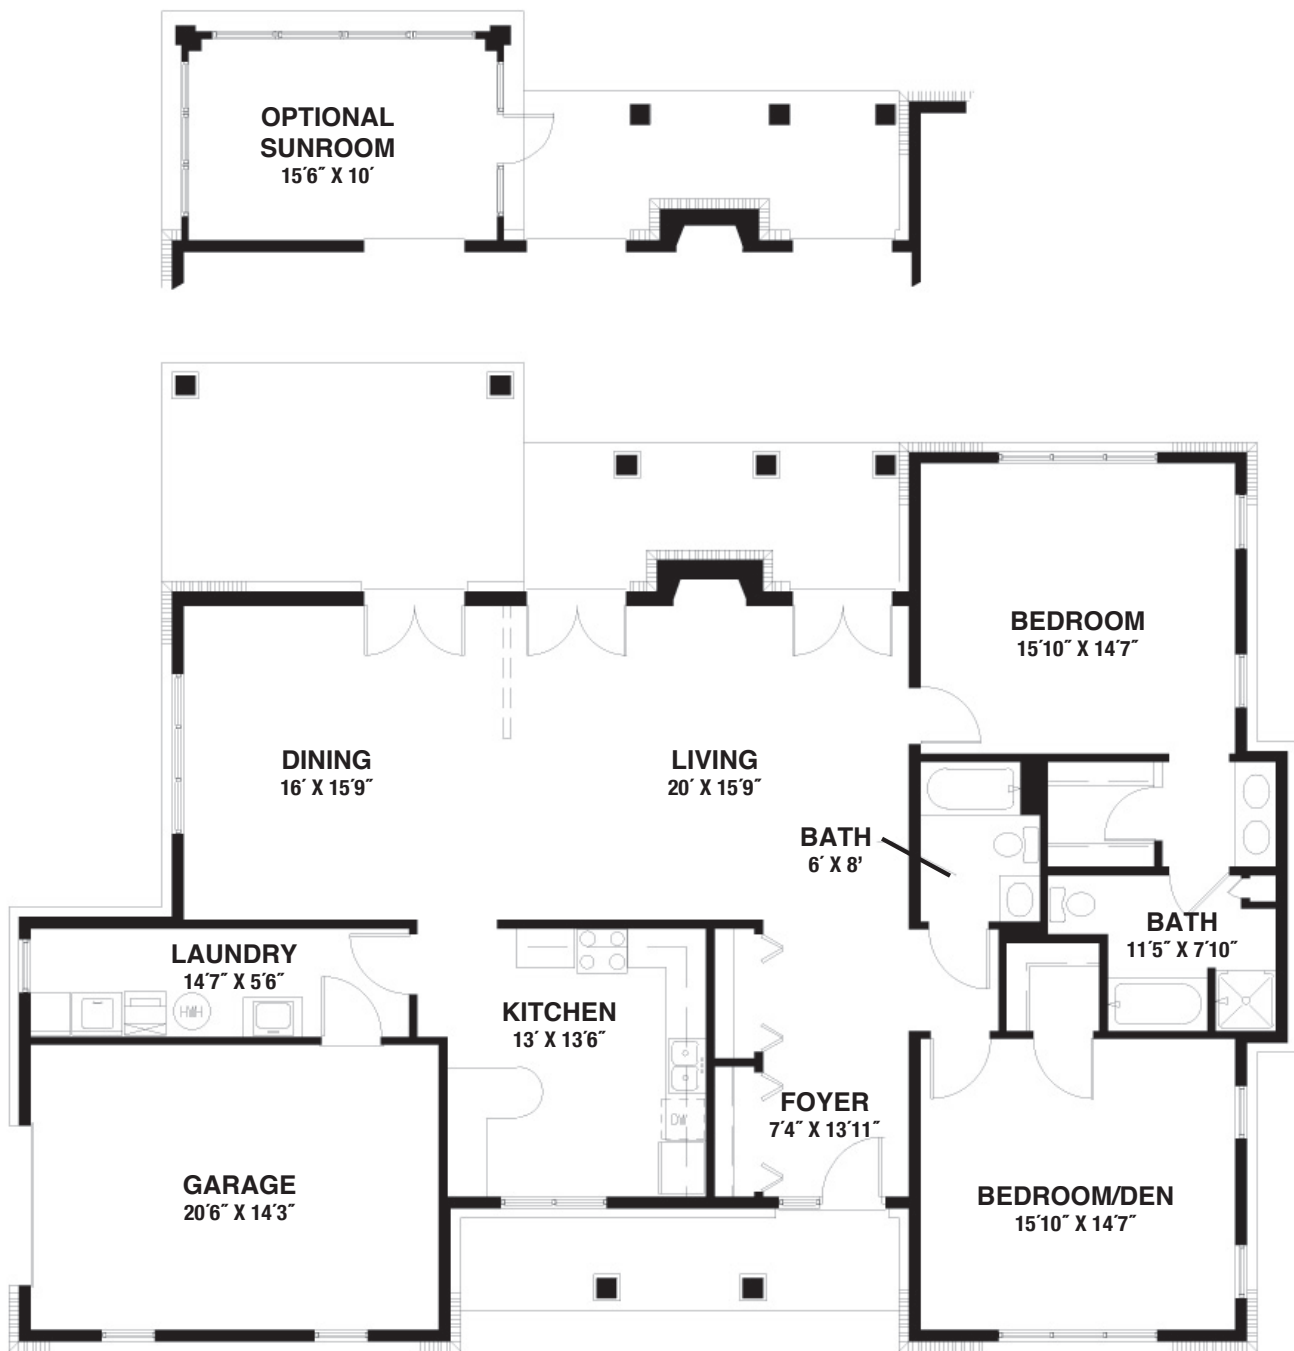

# The Maple 2: Cottage

2 Bedrooms, 2 Baths

1,934 Square Feet

*Sunroom adds 200 Square Feet*