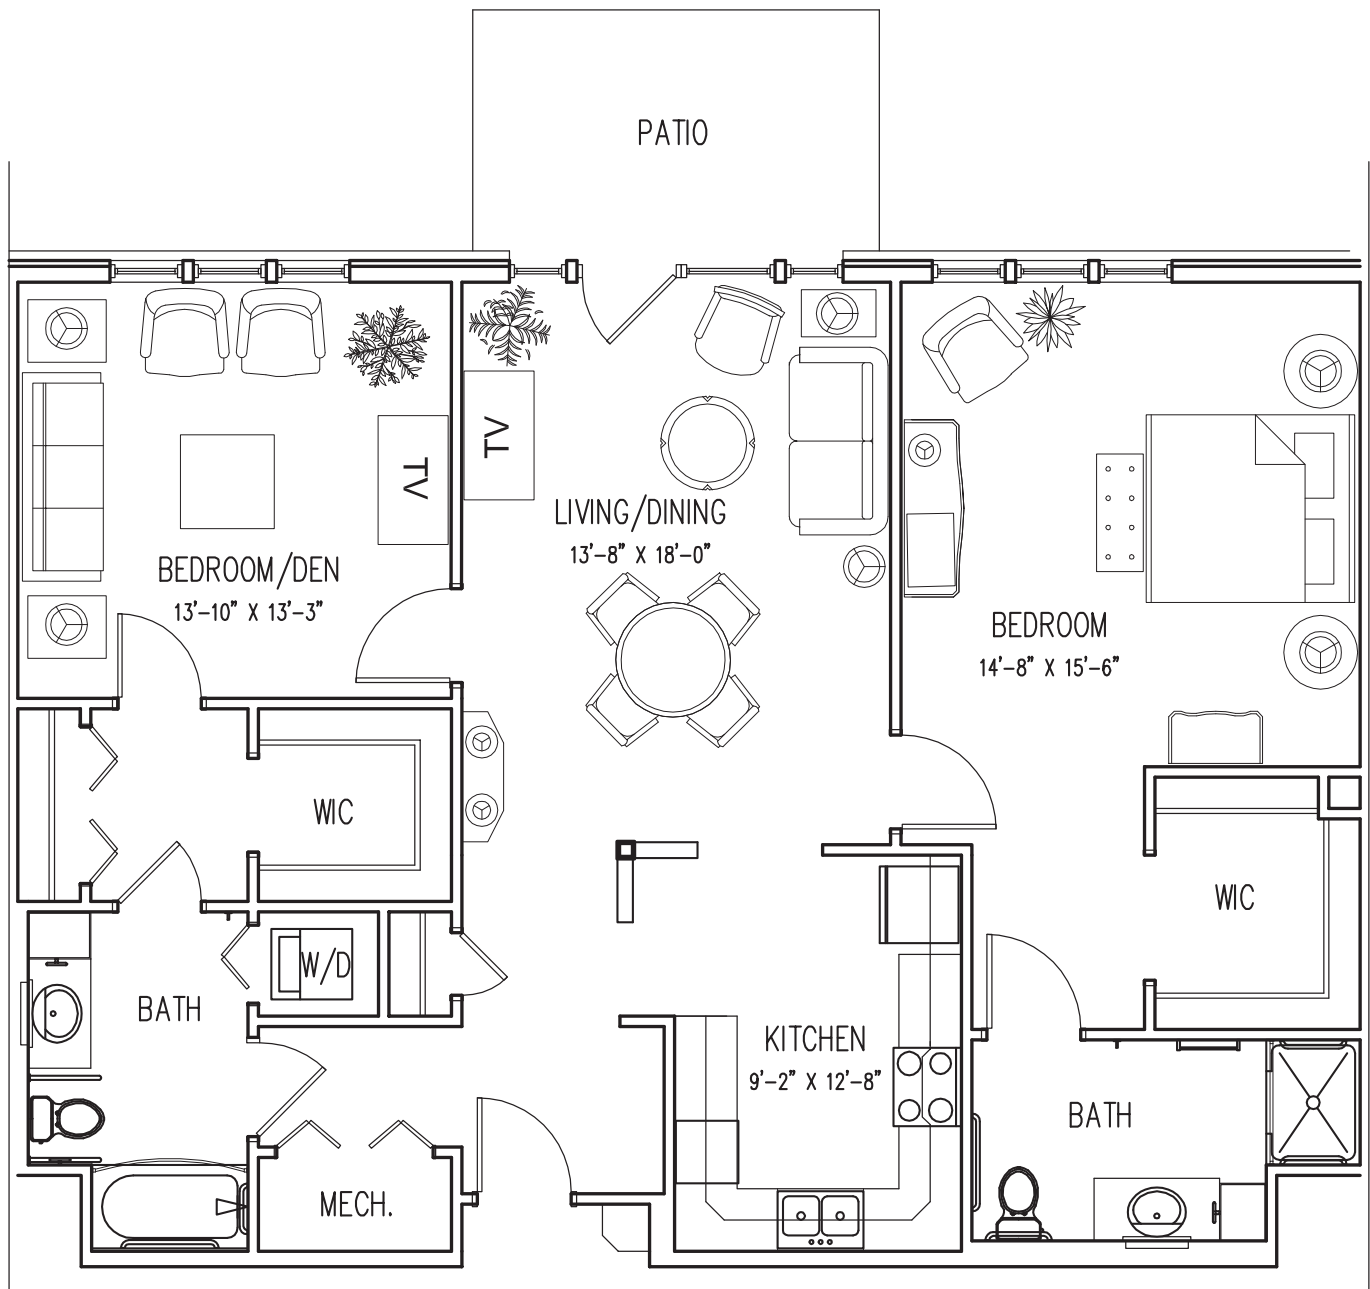

# The Montclair

2 Bedrooms, 2 Baths  
1,276 Square Feet