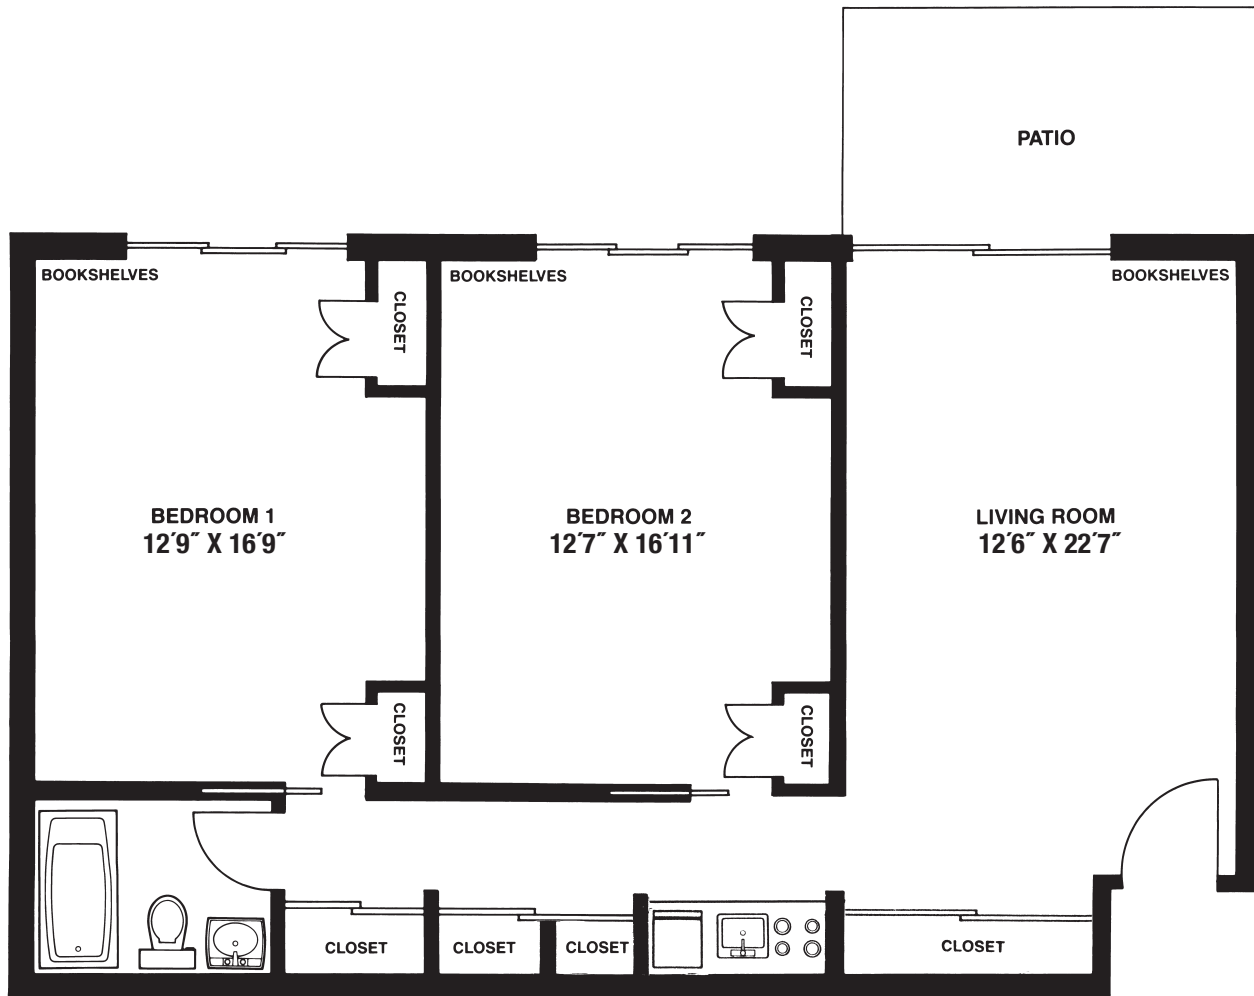

# The Nassau

2 Bedrooms, 1 Bath  
890 Square Feet