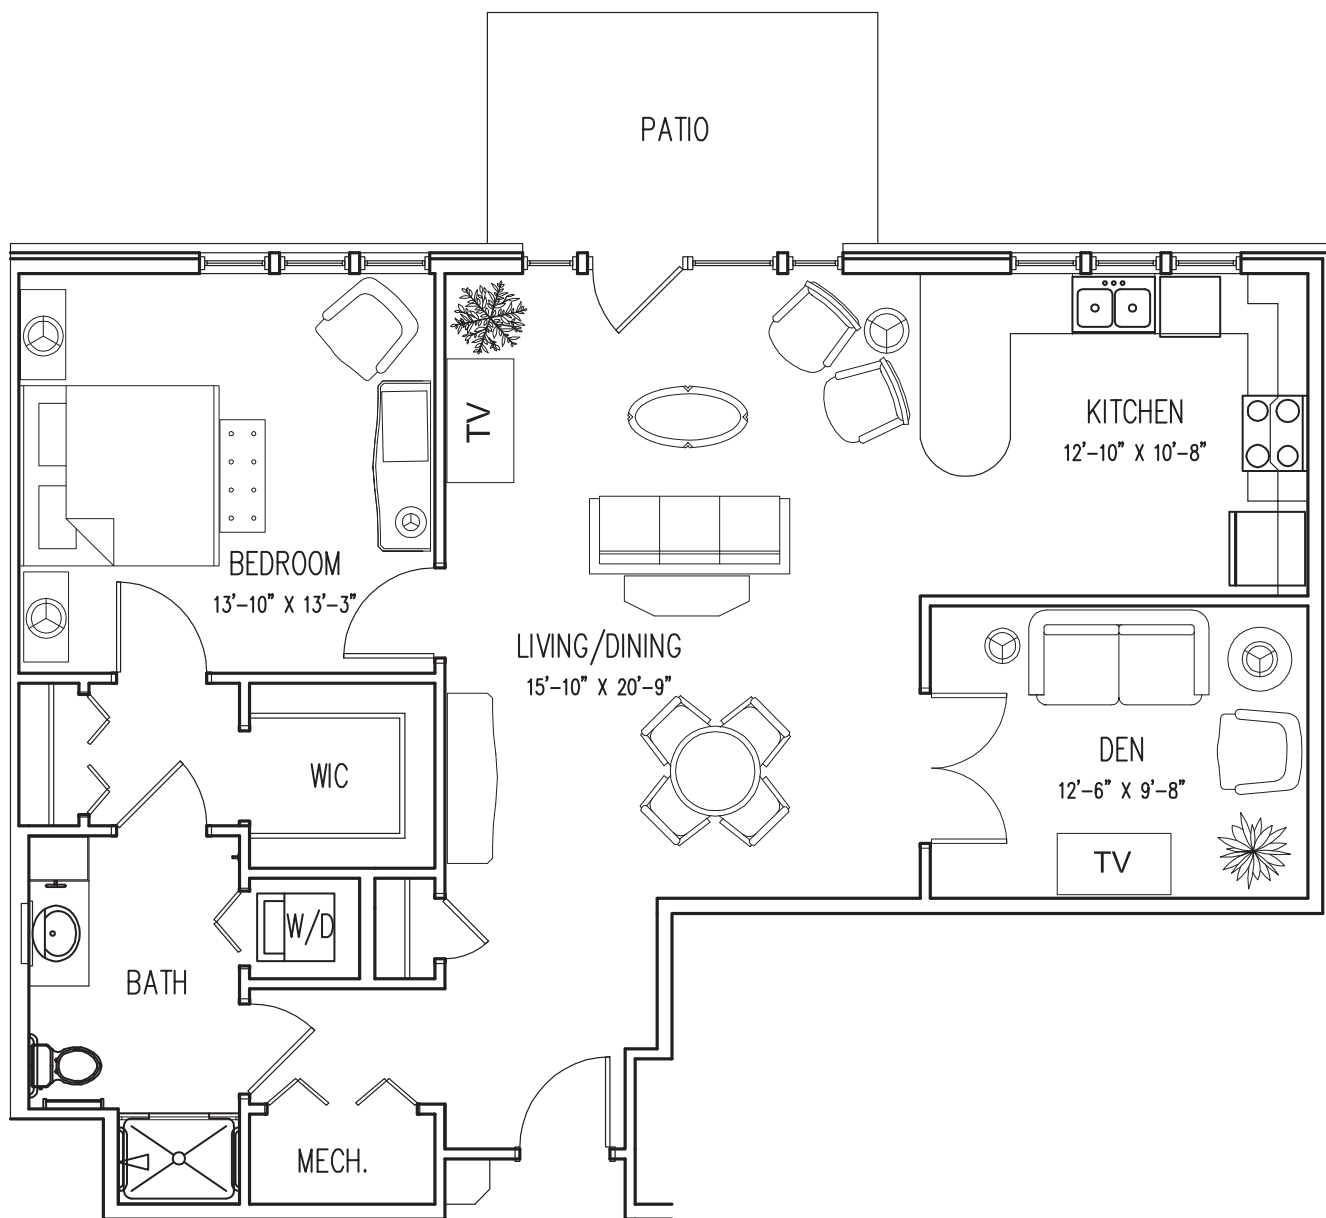

# The Pennington

1 Bedroom, 1 Bath, plus Den  
1,135 Square Feet