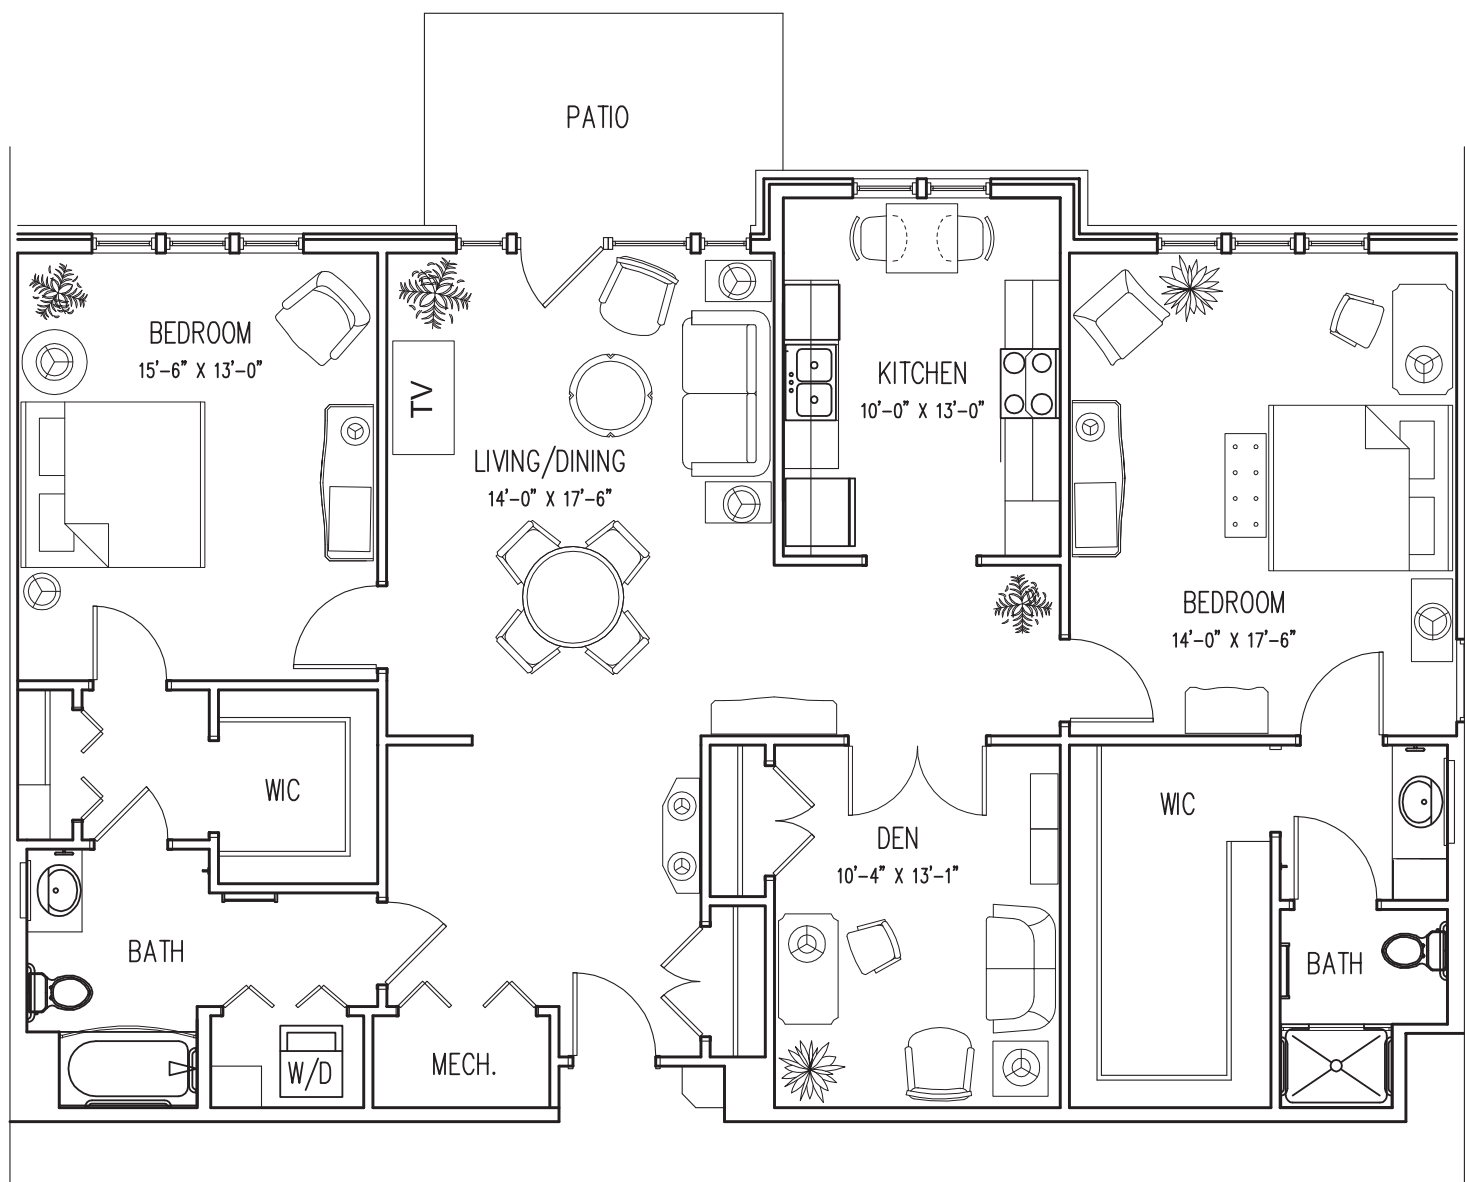

# The Westfield

2 Bedroom, 2 Baths, plus Den  
1,600 Square Feet