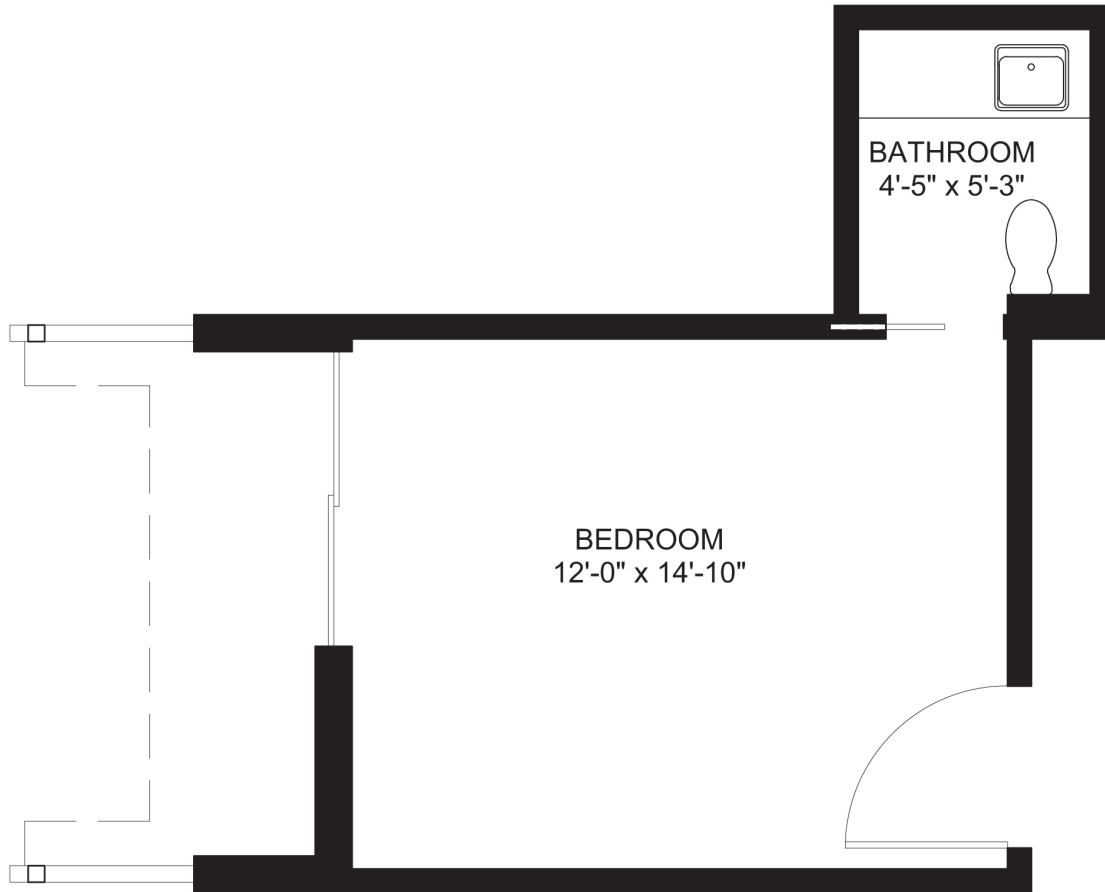

Assisted Living Private Room

178 Square Feet
1 Bedroom, 1 Bath