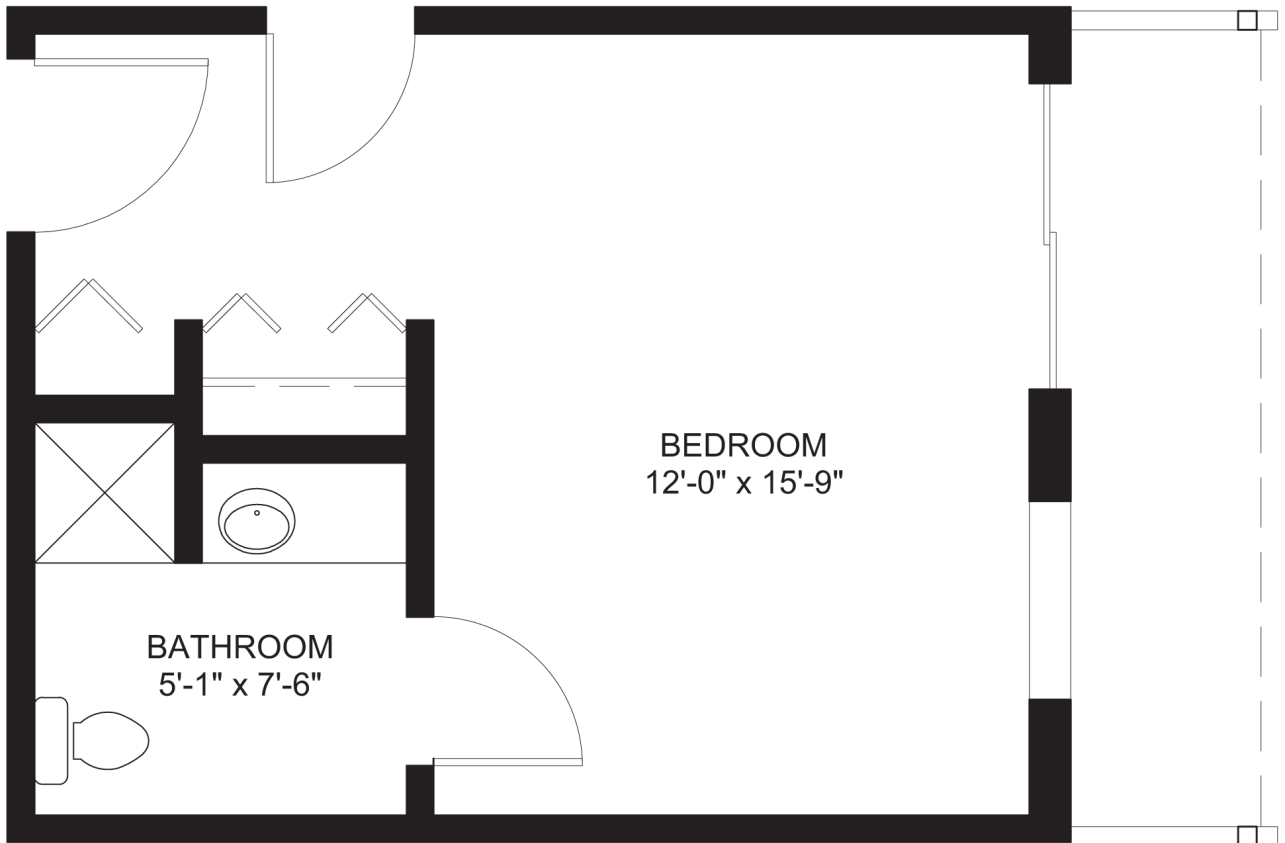

# Assisted Living Private Room

189 Square Feet  
1 Bedroom, 1 Bath