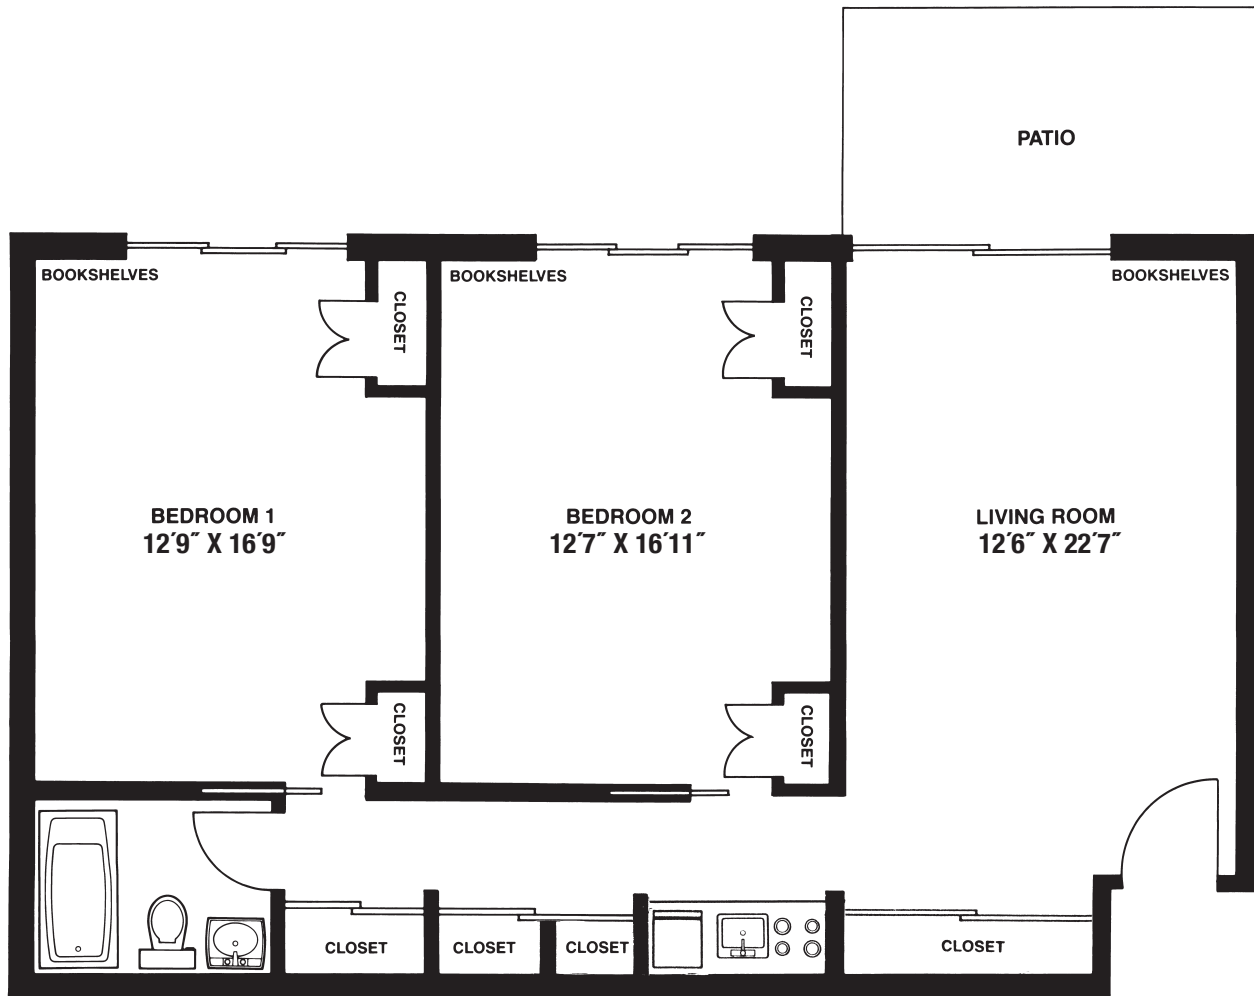

The Nassau

2 Bedrooms, 1 Bath
890 Square Feet