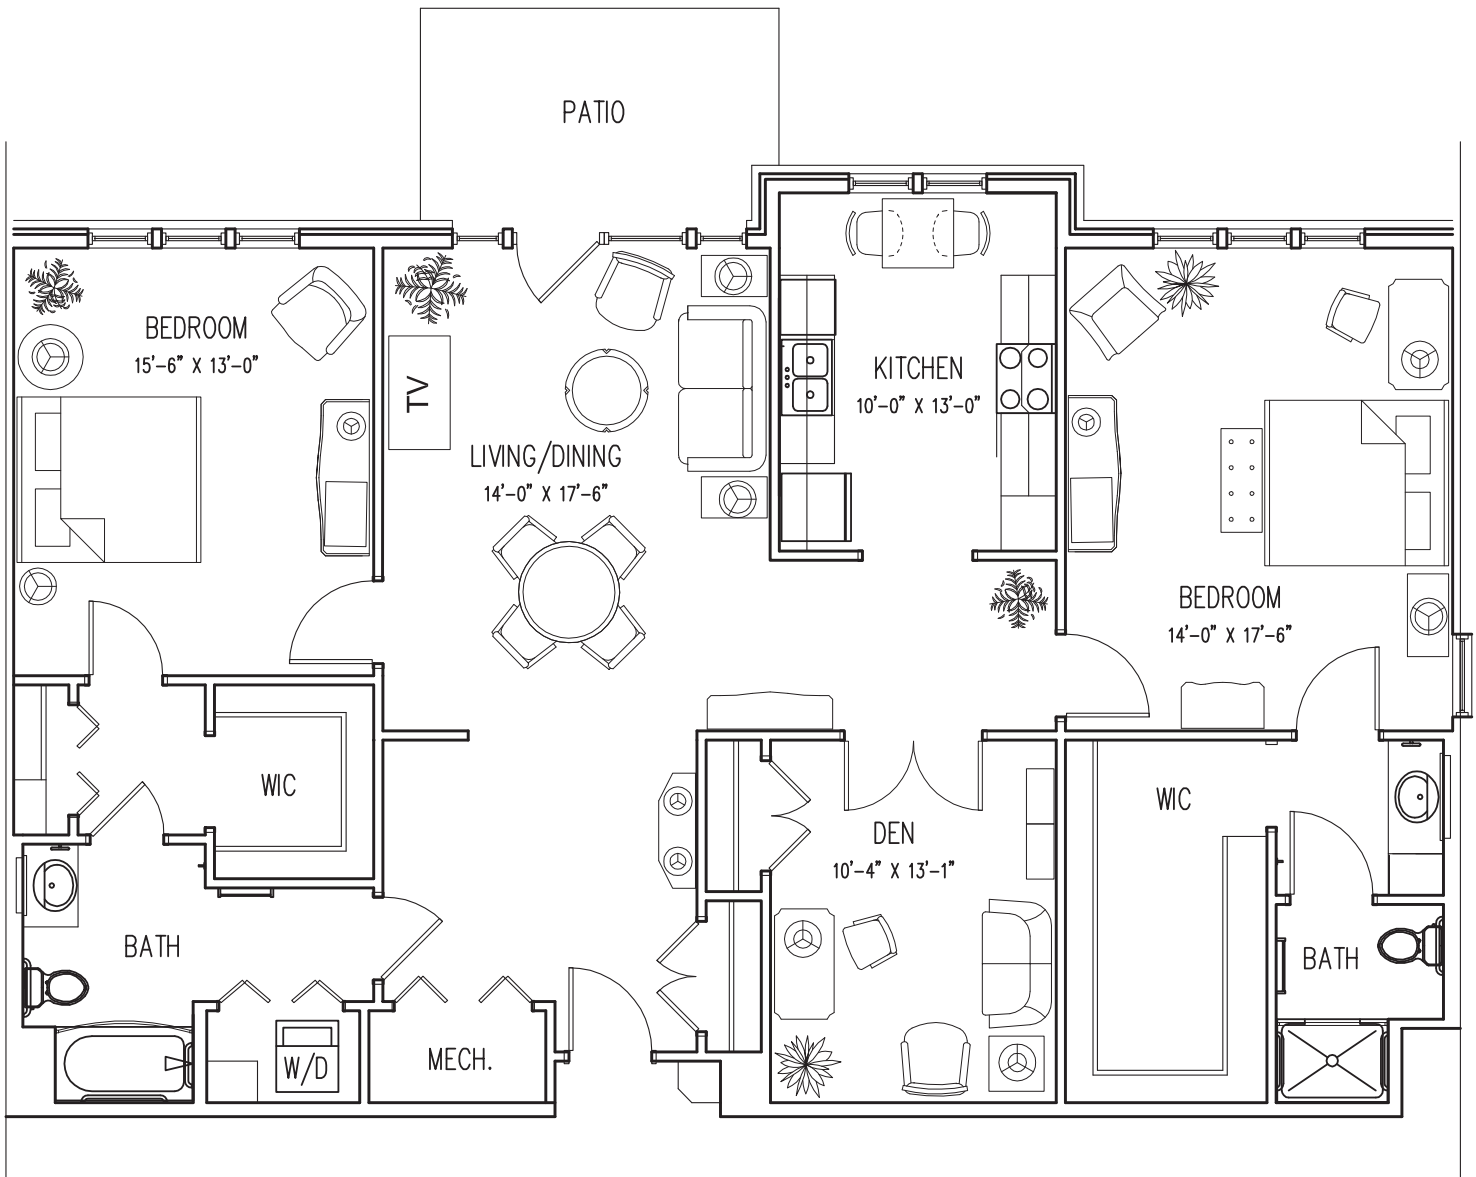

The Westfield

2 Bedroom, 2 Baths, plus Den
1,600 Square Feet