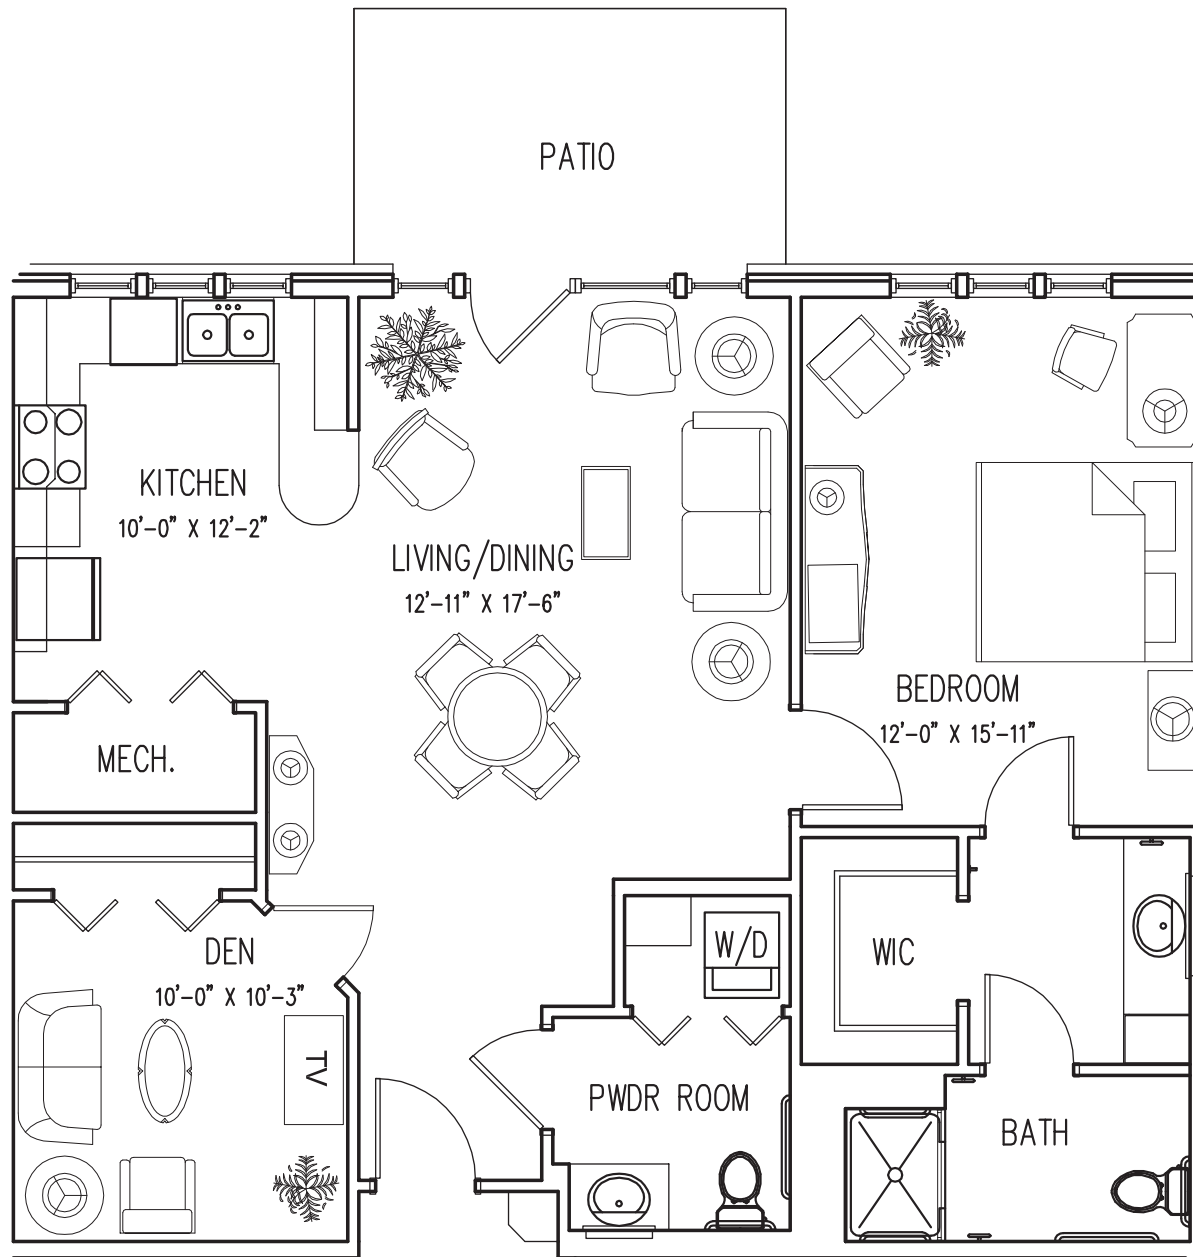

The Hamilton

1 Bedroom, 1.5 Baths, plus Den
1,000 Square Feet