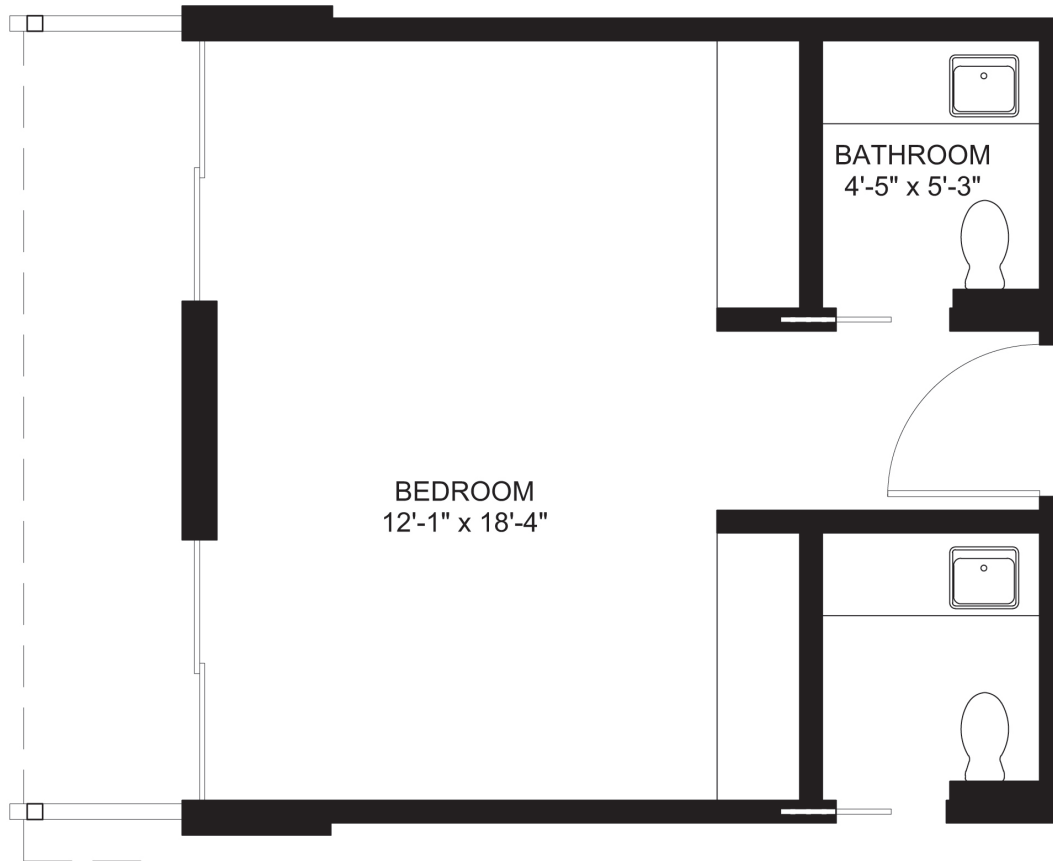

# Assisted Living Semi-Private Room

220 Square Feet