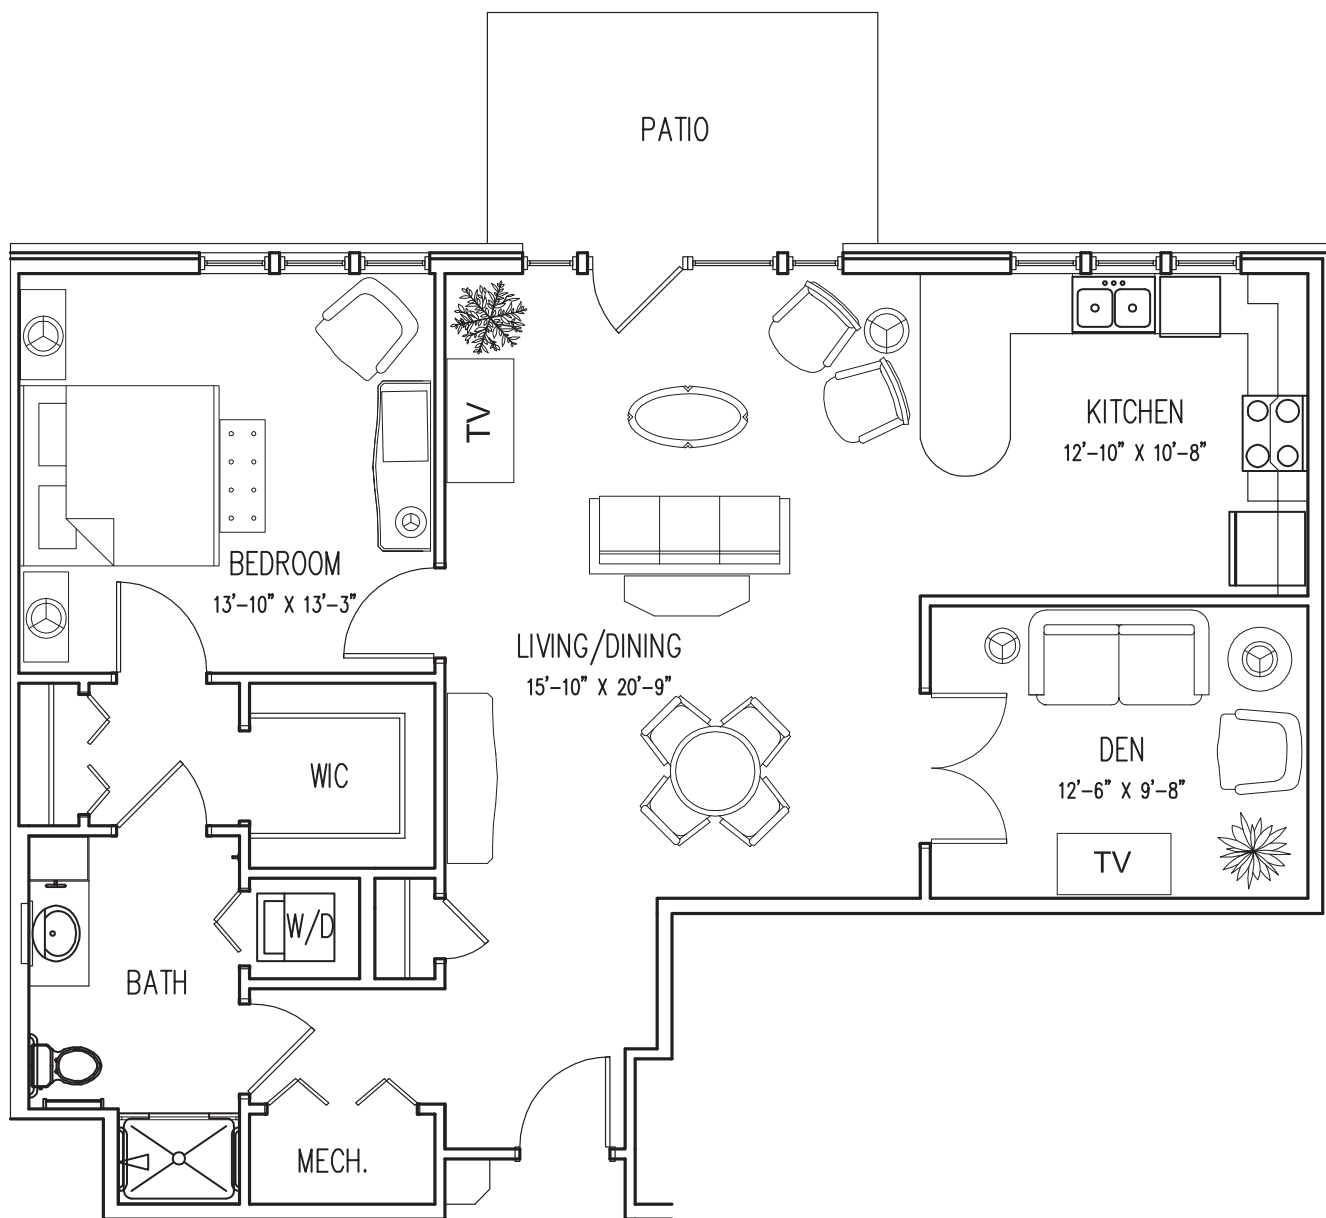

The Pennington

1 Bedroom, 1 Bath, plus Den
1,135 Square Feet