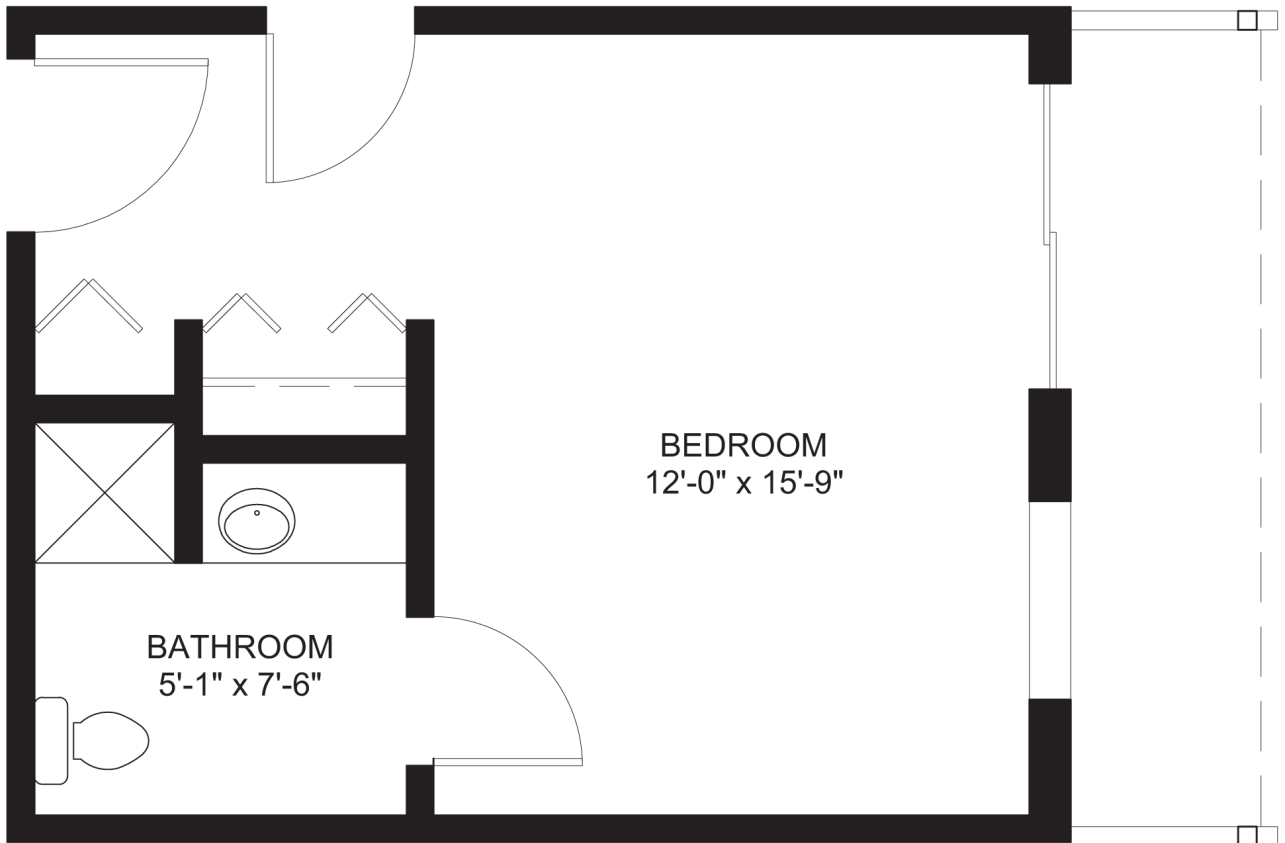

Assisted Living Private Room

189 Square Feet
1 Bedroom, 1 Bath