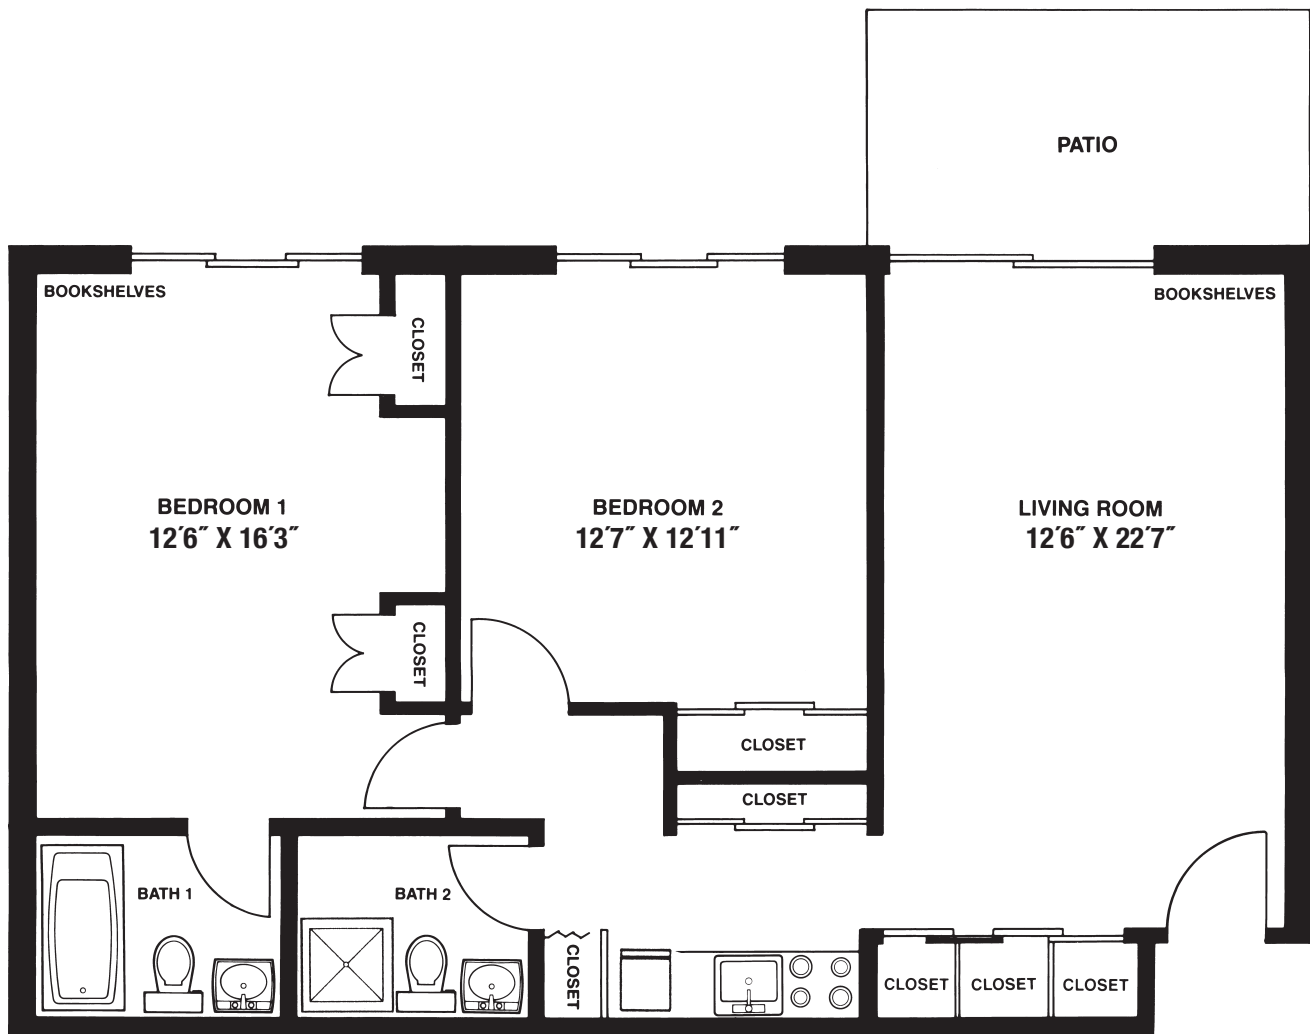

The Princeton

2 Bedrooms, 2 Baths
890 Square Feet