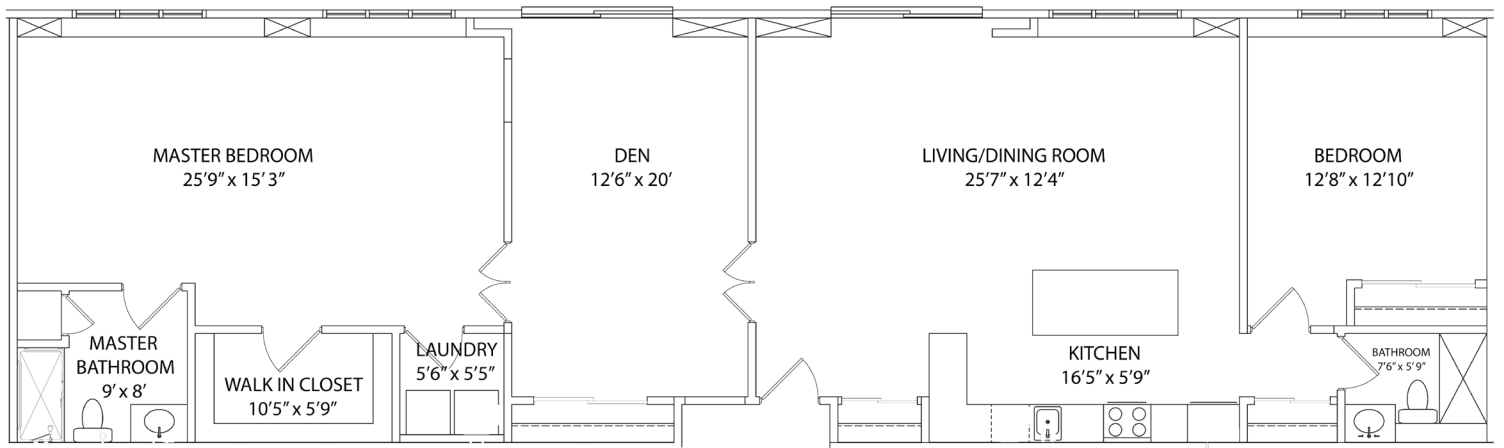

# The Montgomery

2 Bedrooms with Den, 2 Baths  
1,600 Square Feet