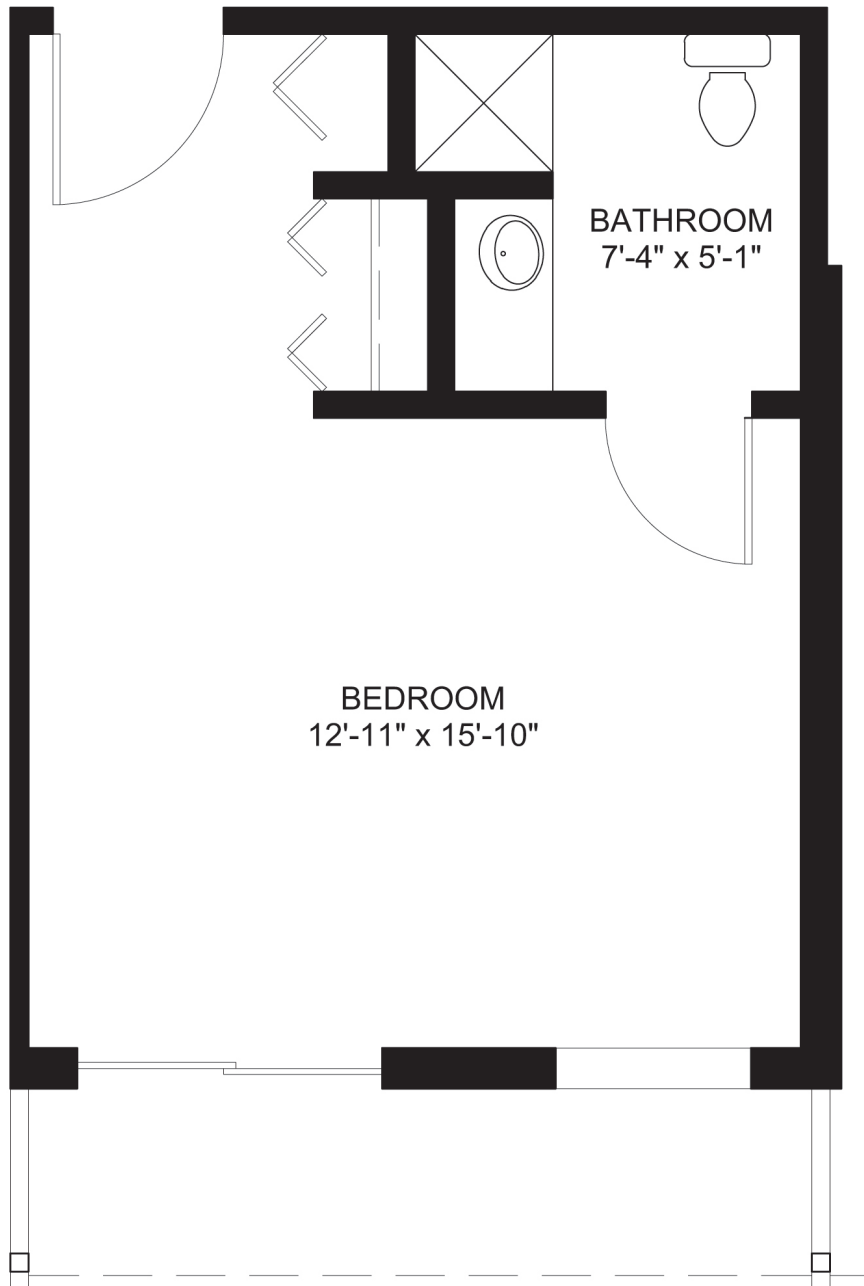

Assisted Living Private Room

205 Square Feet
1 Bedroom, 1 Bath