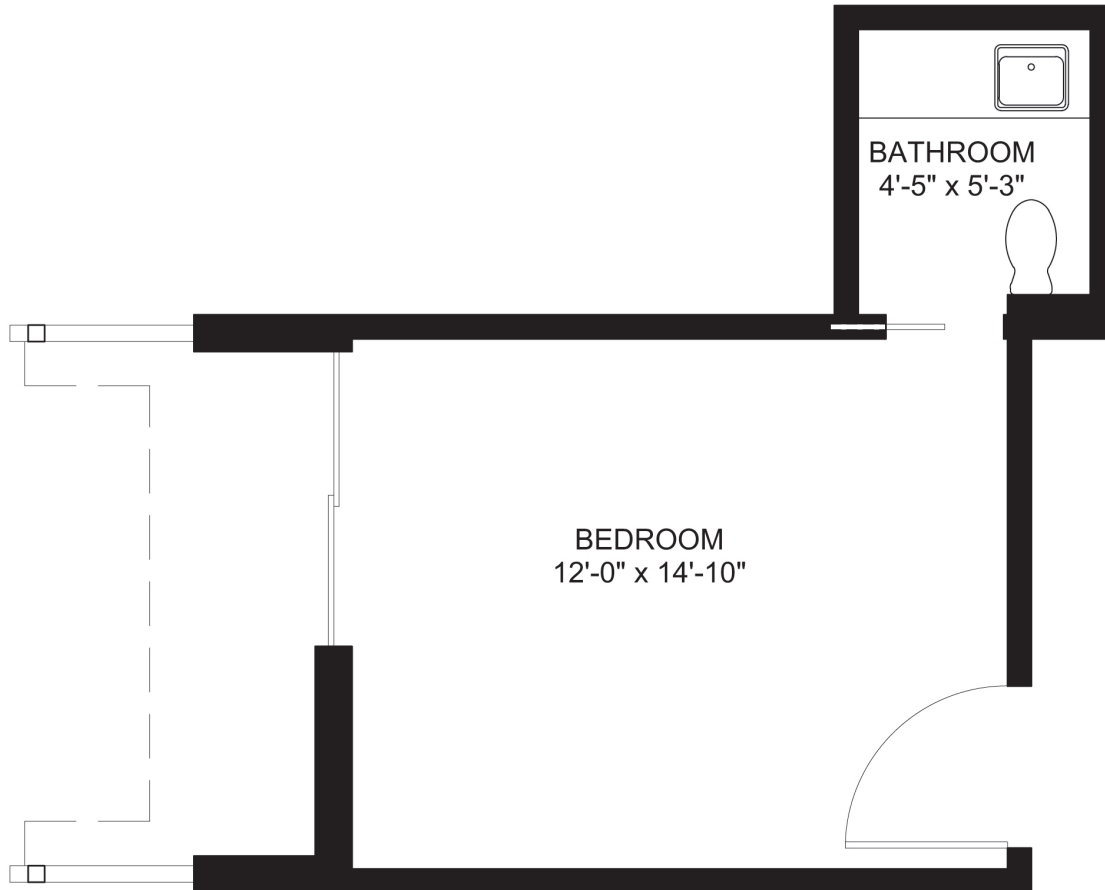

Assisted Living Private Room

178 Square Feet
1 Bedroom, 1 Bath