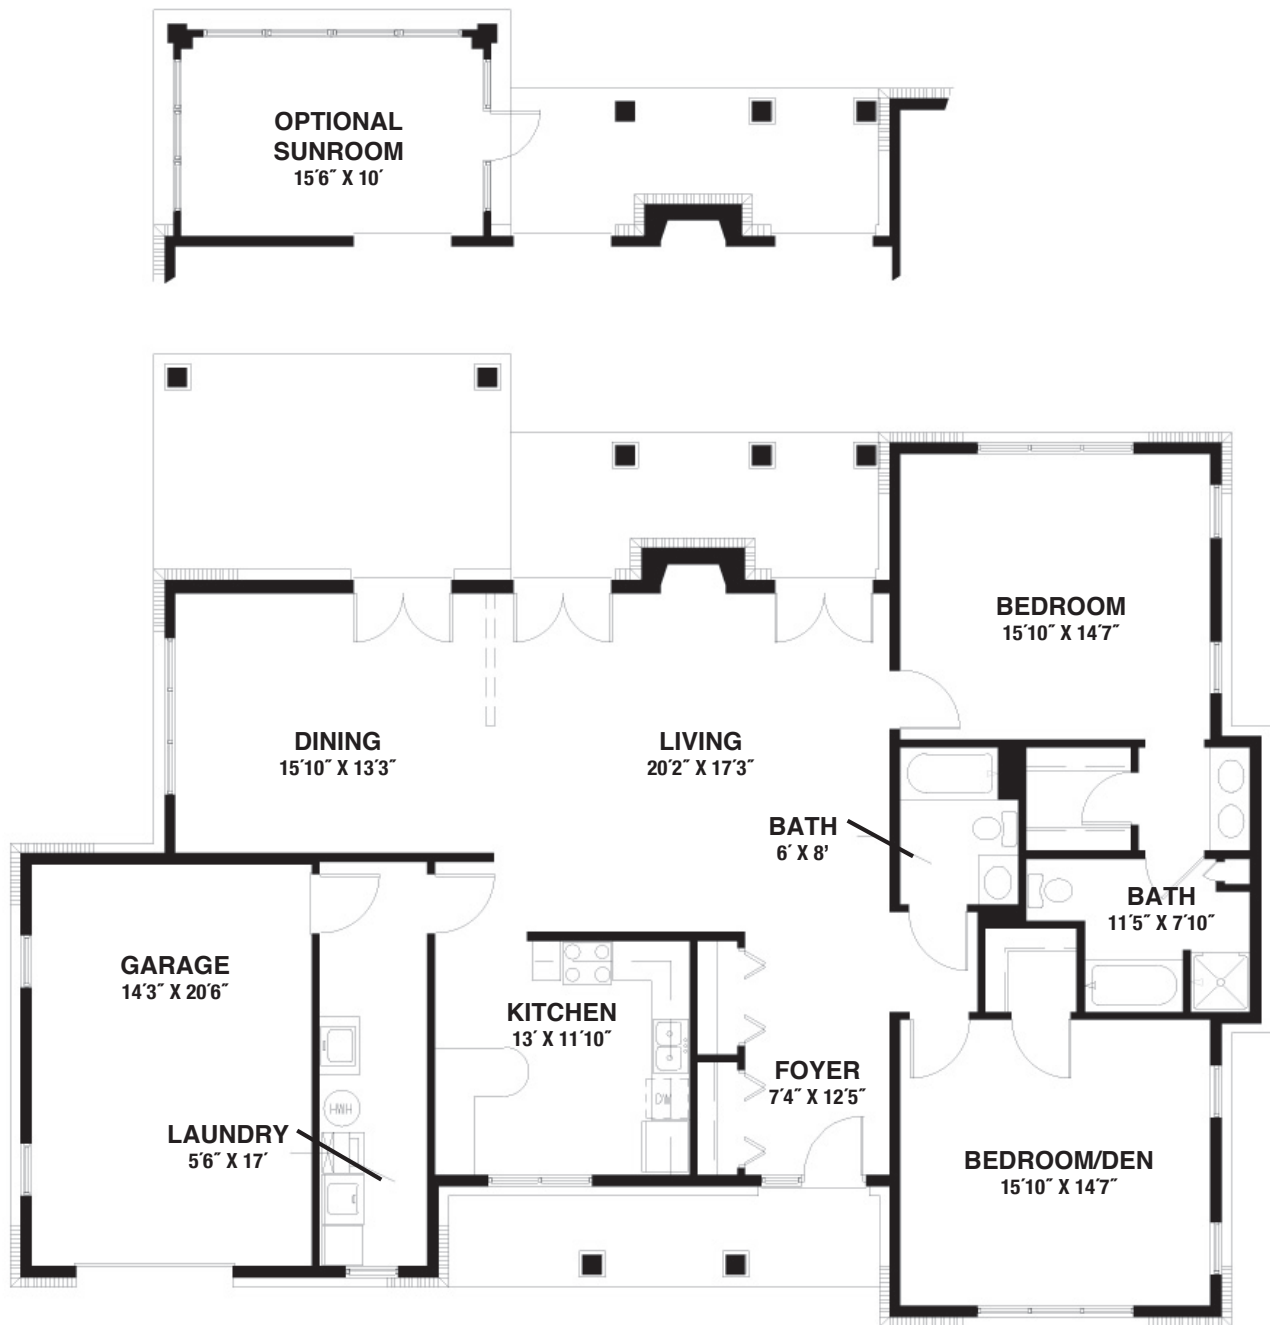

The Maple 1: Cottage

2 Bedrooms, 2 Baths

1,934 Square Feet

Sunroom adds 200 Square Feet

MEADOW LAKES

A SPRINGPOINT COMMUNITY

300 Meadow Lakes, East Windsor, NJ 08520
meadowlakesonline.org • 800-564-5705